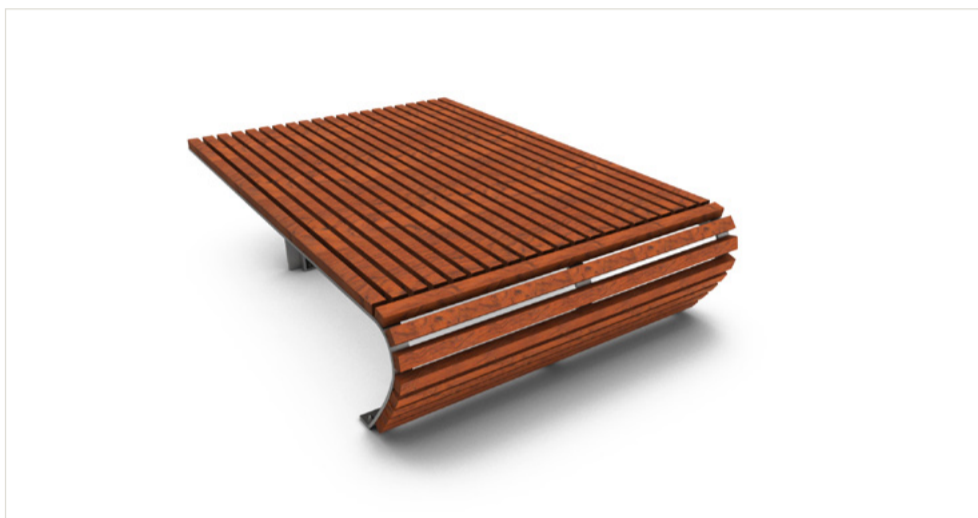

Environ Platform

SUPPLY BY UAP

Kylie Bickle's Environ range incorporates gentle curves to mimic contours found in nature. Environ is characterised by rounded forms and features a selection of playful 'urban boulders' which serve to integrate the furniture with the surrounding landscape. These boulders also double as sculptural forms which can be climbed over or used as seating.

Product Code	Description	L (mm)	D (mm)	H (mm)
ENV11-A-MS-G-HW	Mild steel galvanised frame/ hardwood timber slats	1750	1200	420
ENV11-A-MS-T-HW	Mild steel powder coated frame / hardwood timber slats	1750	1200	420